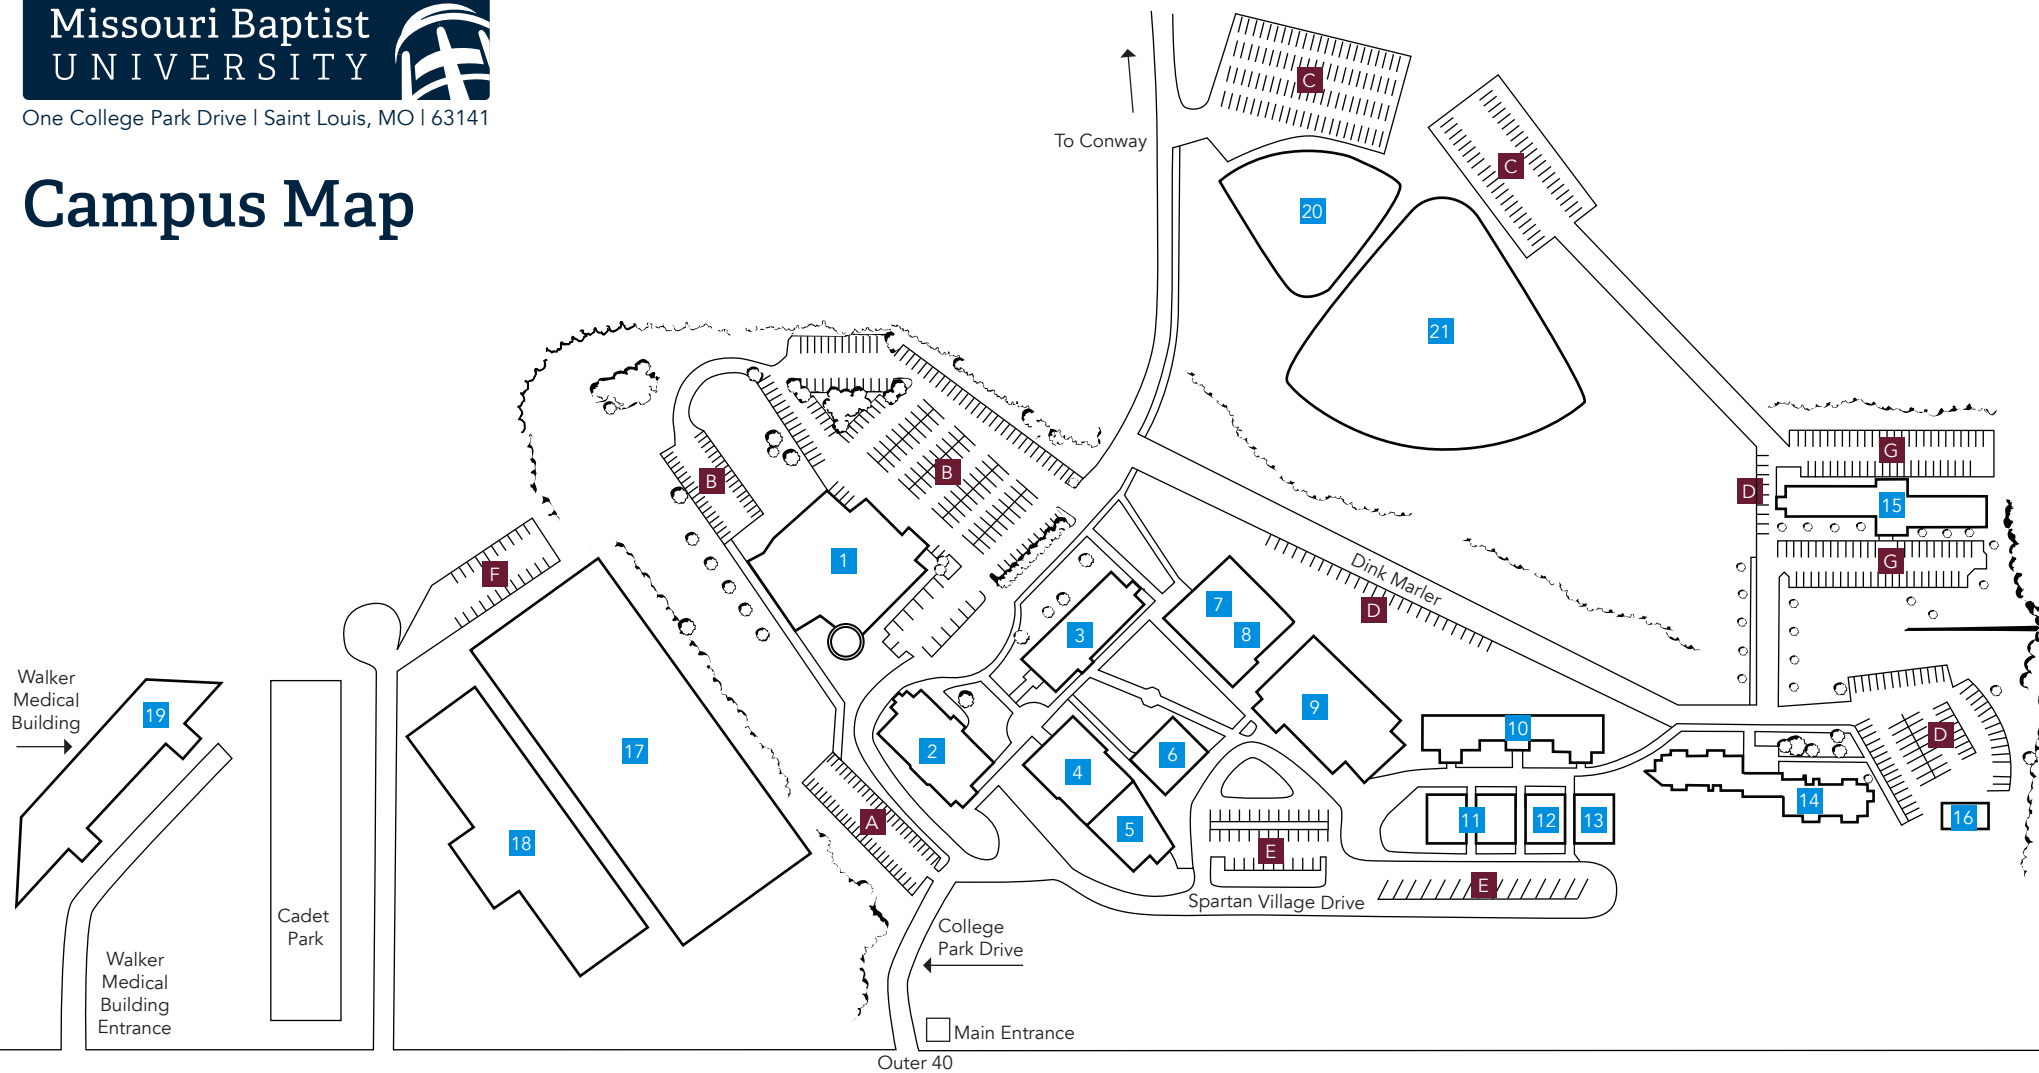

Campus Map

- 1** Pillsbury Chapel/Dale Williams Fine Arts Center
Pillsbury Chapel (main level)
Pillsbury-Wainwright Performance Hall (main level)
Office of the President (main level)
- 2** Field Academic Hall
Dining Hall (main level)
MBU Online & Graduate Enrollment (main level)
Records Office (lower level)
Graduate Affairs (lower level)
- 3** Administration Building
Undergraduate Enrollment (main level)
Financial Services (main level)

- 4** Jung-Kellogg Learning Center
- 5** Spartan Bookstore
- 6** ThePerk Coffeehouse
- 7** Muncy Gym
- 8** Information Technology (lower level)
- 9** Carl and Deloris Petty Sports and Recreation Complex
- 10** Spartan Village Row
- 11** Spartan Village South
- 12** Spartan Village Apartments
- 13** Public Safety

- 14** Pillsbury Huff Resident Hall
- 15** North Hall
- 16** Campus Operations
- 17** Spartan Field
- 18** Spartan Field House
- 19** MBU School of Nursing
Located in the Walker Medical Building, North Tower, Suite 300
- 20** Softball Field
- 21** Baseball Field

- Parking**
- A** Lot A
 - B** Lot B
 - C** Lot C
 - D** Lot D
 - E** Lot E
 - F** Lot F
 - G** Lot G